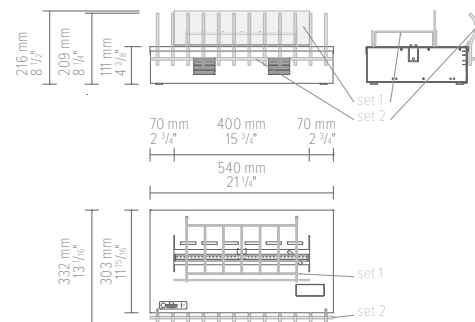

TECHNICAL DATA:

Capacity: 2,5 L / [US] 0,65 gal / [UK] 0,55 gal
 Burning time: 2,5 - 5 h
 Heat output: 3,3 - 5,6 kW / 11396 - 18993 BTU
 Net weight: 11,5 kg / 25 lbs
 Air circulation: min. 1/h
 Minimum room size:
 118 m³ / 4167 ft³ (45 m² / 484 ft² with a height of 2.6 m / 8.53 ft)
 Power supply: 230 V / 115 V
 Finish:
 TOP: powder coated steel,
 CASING: galvanized steel
 OPTIONAL SET 1:
 DECORATIVE GRATE: powder-coated steel
 OPTIONAL SET 2:
 GLASS SHIELD: hardened glass,
 GRILL: stainless steel,
 3 X BILLETS: ceramic

DIMENSIONS:

INDOOR INSTALLATION REQUIREMENTS:

download **PRODUCT INSTRUCTION**