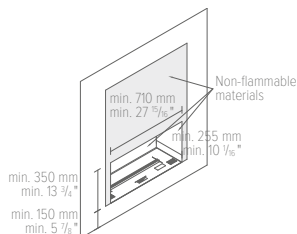

TECHNICAL DATA:

Capacity: 2,5 L / [US] 0,65 gal / [UK] 0,55 gal
 Burning time: 3,5 - 4,5 h
 Heat output: 2,5 - 3,9 kW / 8547 - 13295 BTU
 Net weight: 11 kg / 24 lbs
 Air circulation: min. 1/h
 Minimum room size:
 82 m³ / 2 896 ft³ (32 m² / 344 ft² with a height of 2,6 m / 8.53 ft)
 Power supply: 230 V / 115 V
 Finish:
 TOP: powder coated steel,
 CASING: galvanized steel

INSTALLATION:

DIMENSIONS:

INDOOR INSTALLATION REQUIREMENTS:

download **PRODUCT INSTRUCTION**