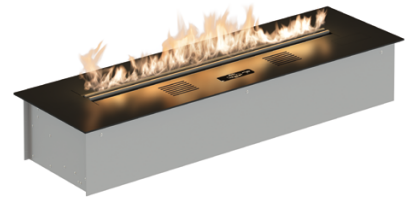

INSTALLATION: