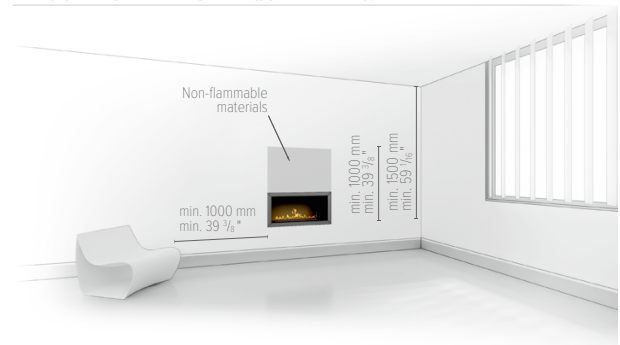

INDOOR INSTALLATION REQUIREMENTS:

download **PRODUCT INSTRUCTION**