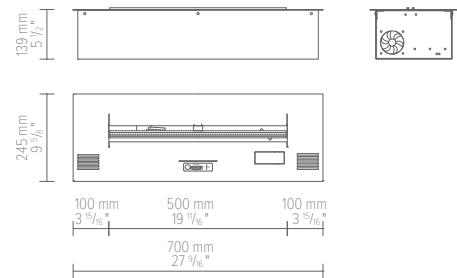

TECHNICAL DATA:

Capacity: 2,5 L / [US] 0,65 gal / [UK] 0,55 gal
 Burning time: 3,5 - 4,5 h
 Heat output: 2,5 - 3,9 kW / 8547 - 13295 BTU
 Net weight: 11 kg / 24 lbs
 Air circulation: min. 1/h
 Minimum room size:
 82 m³ / 2 896 ft³ (32 m² / 344 ft² with a height of 2,6 m / 8.53 ft)
 Power supply: 230 V / 115 V
 Finish:
 TOP: powder coated steel,
 CASING: galvanized steel

INSTALLATION:

DIMENSIONS:

INDOOR INSTALLATION REQUIREMENTS:

download **PRODUCT INSTRUCTION**